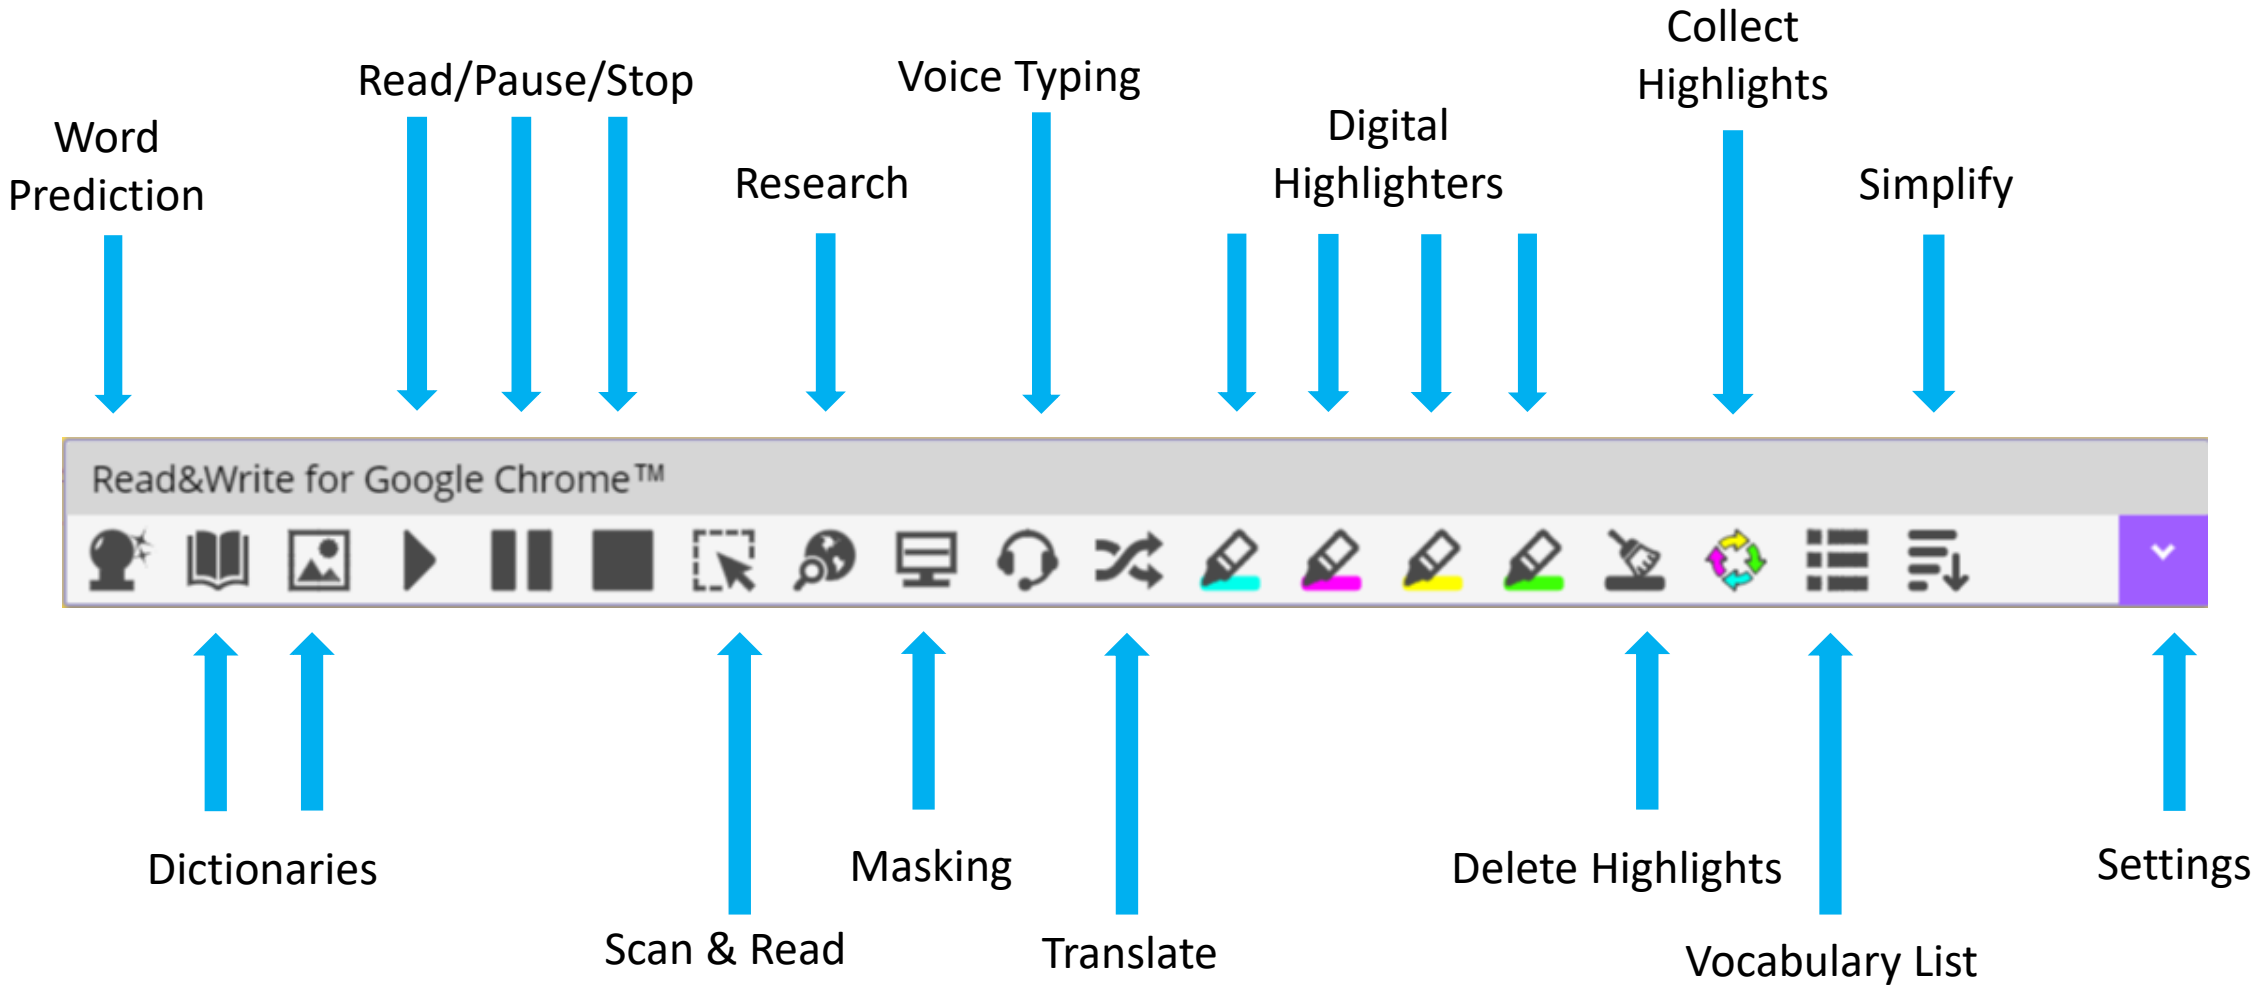

RW4GC Website Toolbar

RW4GC Google Docs Toolbar

RW4GC PDF Toolbar

RW4GC PDF Toolbar Cont'd

Pop-Up: Digital Highlighters

Pop-Up: "Typewriter" Textboxes

(type or use word prediction or voice type)